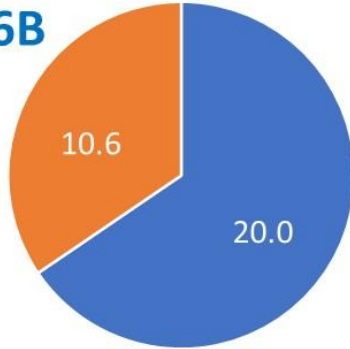

Business Opportunity

TAM: **$30.6B**

■ Owner homes w/ Cooking App.
■ Renter homes w/ Cooking App.

SAM: **$2.7B**