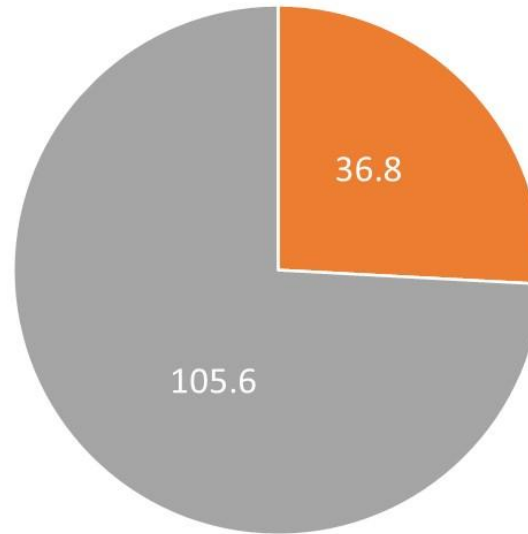

■ Renter homes w/ Cooking App. - Airbnb
■ Renter homes w/ Cooking App. - Apt. Complex

10% penetration rate