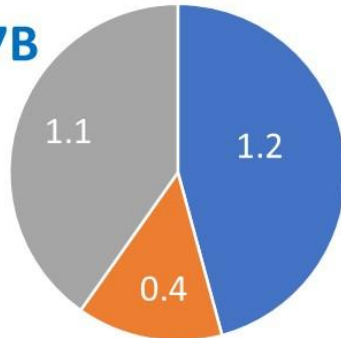

Business Opportunity

TAM: **\$30.6B**

■ Owner homes w/ Cooking App.
■ Renter homes w/ Cooking App.

SAM: **\$2.7B**

■ Owner homes w/ Cooking App. & Seniors
■ Renter homes w/ Cooking App. - Airbnb
■ Renter homes w/ Cooking App. - Apt. Complex