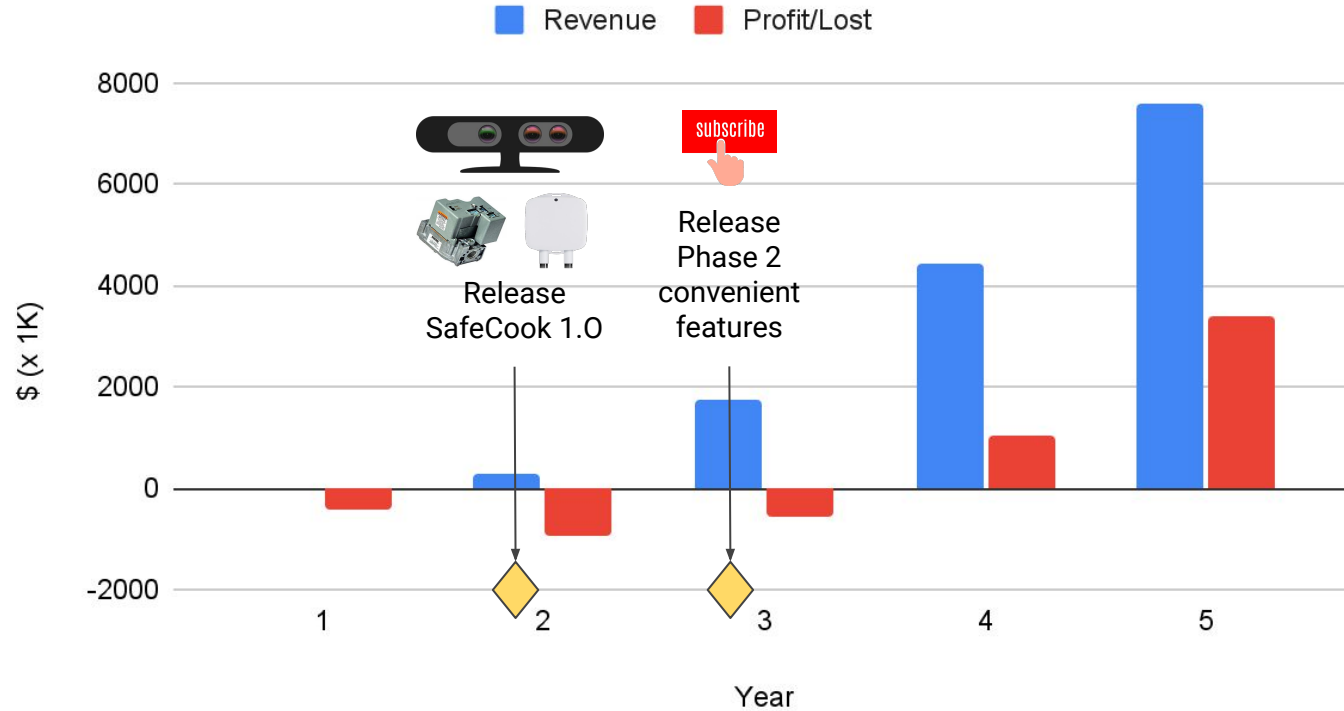

VIKING

LG

Home Builders

LENNAR

kb
HOME

taylor
morrison.
Homes Inspired by You

Financial and Release Roadmap

SafeCook Projections