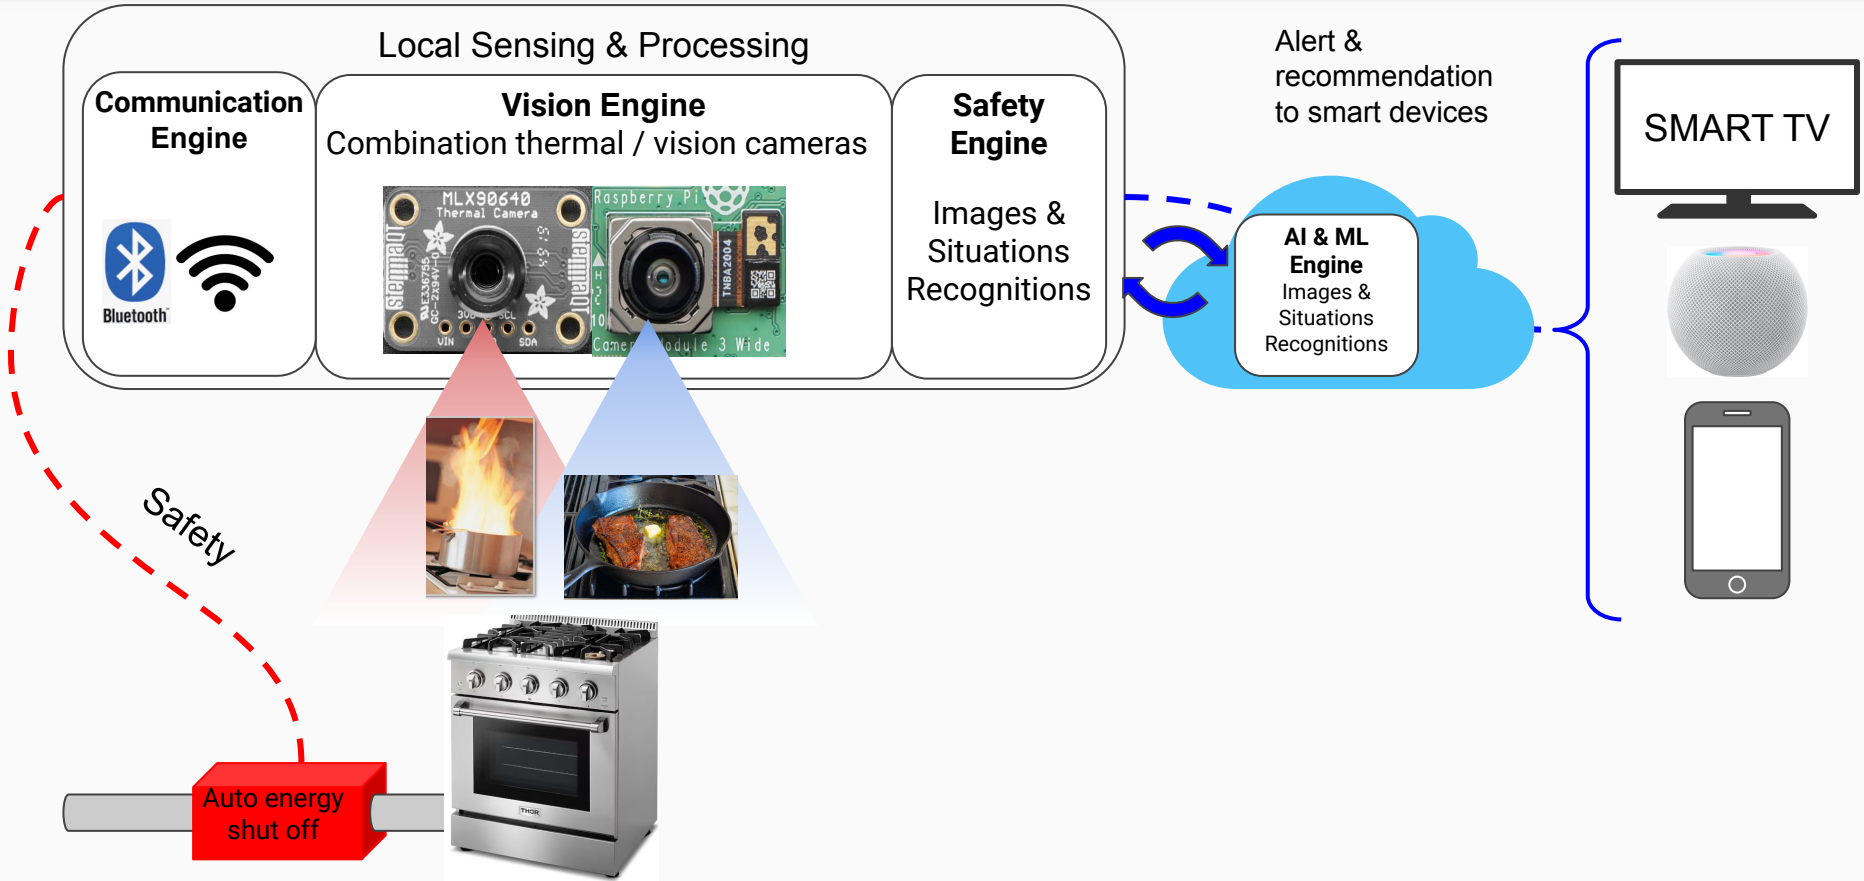

Smoke detector and shut off sw \$\$\$

selbman.com/magazine/08/08

Customers Survey

Looks integrated with
kitchen
(6/6)

Easy to install
(5/6)

Multiple
functions
(4/6)

Reduce
insurance cost
(2/6)

Bundle
package
(1/6)

MVP SafeCook 1.0: Safe Your Home and Sear Your Perfect Steak

Easy Installation in 3 Steps

1

2

3

Competitors

	 SafeCook SafeCook	 iGuardStove [®] Cooktop Monitor	 iGuardStove [®] Gas Range Monitor	 Stove Guard
Sensor Input	Vision Engine (Thermal + Camera)	Motion (1-15min)	Motion (1-15min)	Heat
Price	\$299/399	\$499	\$575	£359.99
IoT standard integration	    			
Automatic Shut-off	 (Electric and Gas)	 (Electric cooktops)	 (Gas cooktops)	
Automatic Monitor and Mobile App Integration	  	 (proprietary WiFi)	 (proprietary WiFi)	
Smart Home Compatible	   			