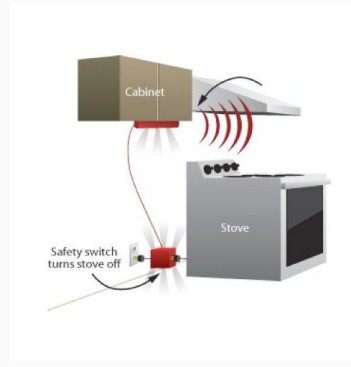

Smoke detector and shut off sw \$\$\$

selbman.com/magazine/08/08

Customers Survey

Looks integrated with
kitchen
(6/6)

Easy to install
(5/6)

Multiple
functions
(4/6)

Reduce
insurance cost
(2/6)

Bundle
package
(1/6)

MVP SafeCook 1.0: Safe Your Home and Sear Your Perfect Steak

Easy Installation in 3 Steps

1

2

3

Competitors

	 SafeCook SafeCook	 iGuardStove [®] Cooktop Monitor	 iGuardStove [®] Gas Range Monitor	 Stove Guard
Sensor Input	Vision Engine (Thermal + Camera)	Motion (1-15min)	Motion (1-15min)	Heat
Price	\$299/399	\$499	\$575	£359.99
IoT standard integration	    			
Automatic Shut-off	 (Electric and Gas)	 (Electric cooktops)	 (Gas cooktops)	
Automatic Monitor and Mobile App Integration	  	 (proprietary WiFi)	 (proprietary WiFi)	
Smart Home Compatible	   			